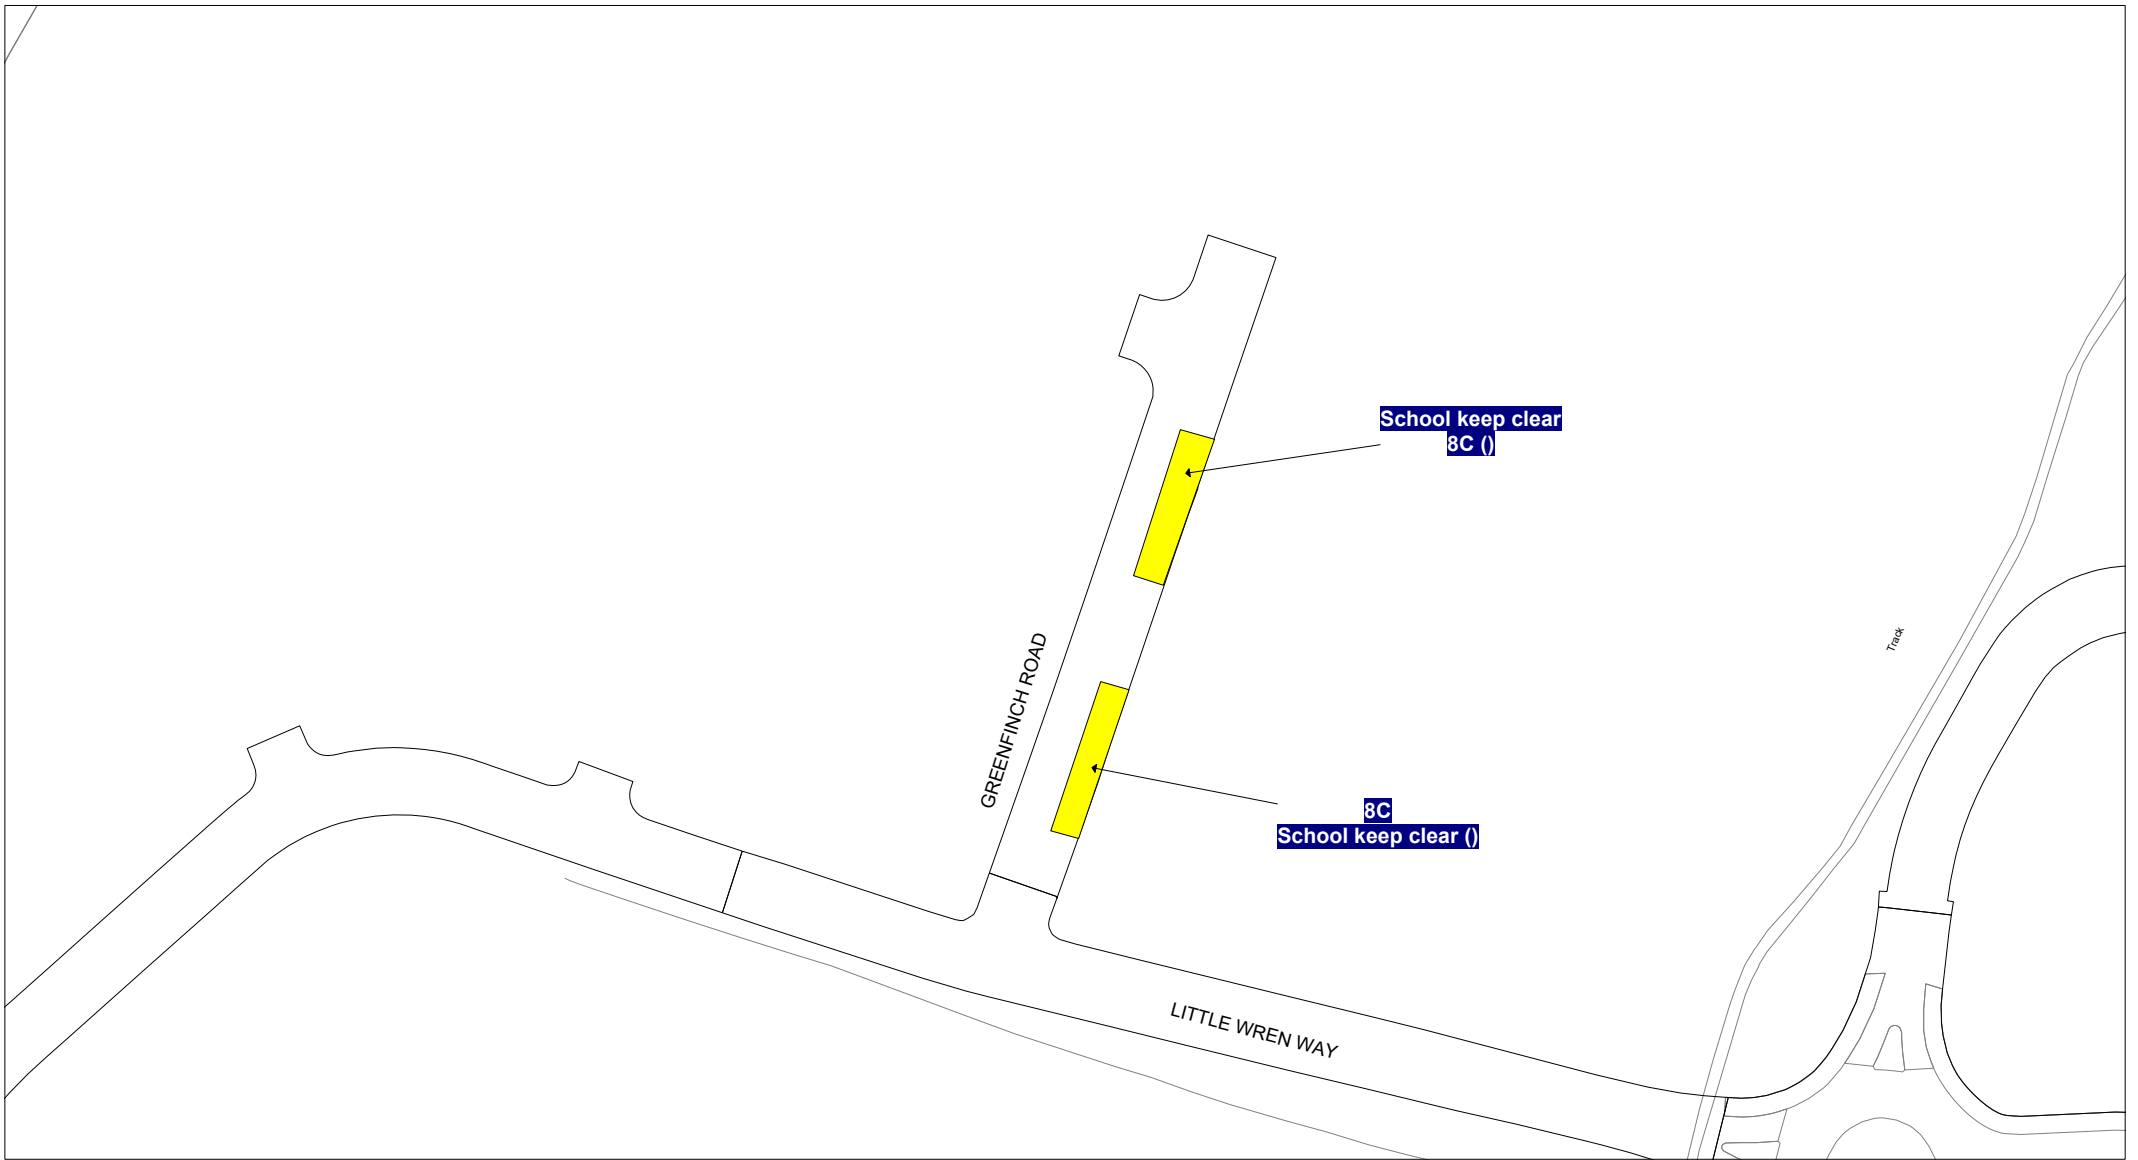

Tile Ref: KP45

© Crown copyright. All rights reserved
Leicestershire County Council
Licence No. 100019271 2024

SCALE	1 : 1250
DATE	11/07/2024
DRAWING No.	
DRAWN BY